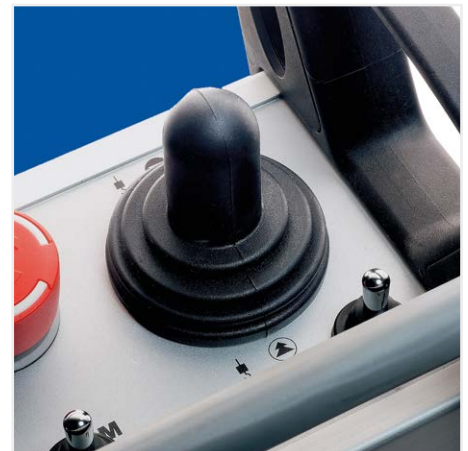

ABURemote

The freedom you need

ABURemote gives you the freedom you need when transporting heavy loads. The load can be moved from the safest available standing position which offers the best overview. The 'ABURemote Button' allows the operator to do this even with a single hand.

User-friendly

operation

With the Radio Remote Control 'ABURemote Button', which is specially designed for optimised ergonomics, you can operate your crane with a single hand. Thanks to large command buttons facilitating easy access to the finely adjusted pressure points, your hand will not tire even during continuous operation.

Backlit

display

Via the backlit display, data on chosen settings, active cranes and hoists, radio signal strength and battery charge is shown. And – if a load indicator system has been installed – the weight of the load on the hook is displayed in gross or net form if required.

receiver

Modern

menu guidance

Even with its many functions, you will familiarise yourself quickly with ABURemote. The intuitively designed menu allows you to quickly access your crane functions. Four function buttons can be assigned individually to the commands you frequently need.