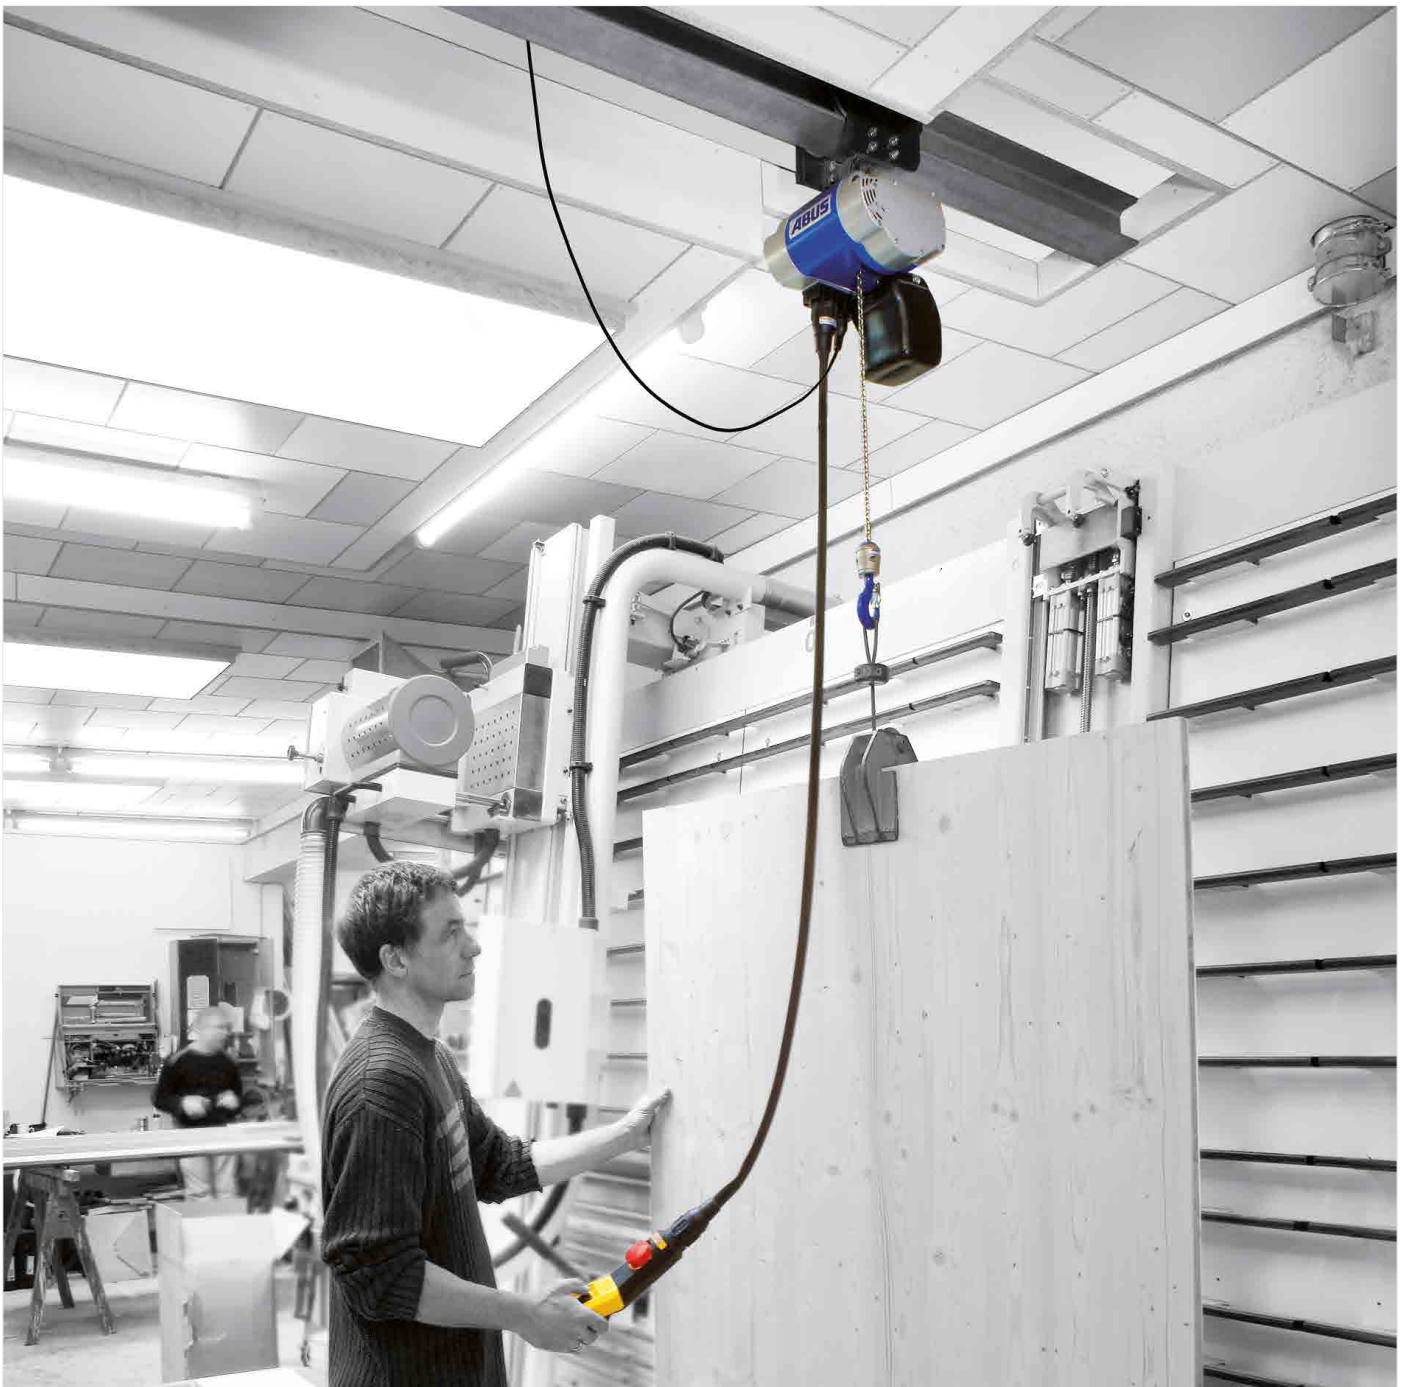

ABUCompact GMC chain hoist

Make light work of lifting with the ABUCompact

230 V

up to 200 kg

up to 20 m

48 hr

ABUS Kransysteme GmbH - P. O. 10 01 62 - 51601 Gummersbach - Germany - Phone +49 2261 37-7200 - e-mail: leichtkrane@abus-kransysteme.de