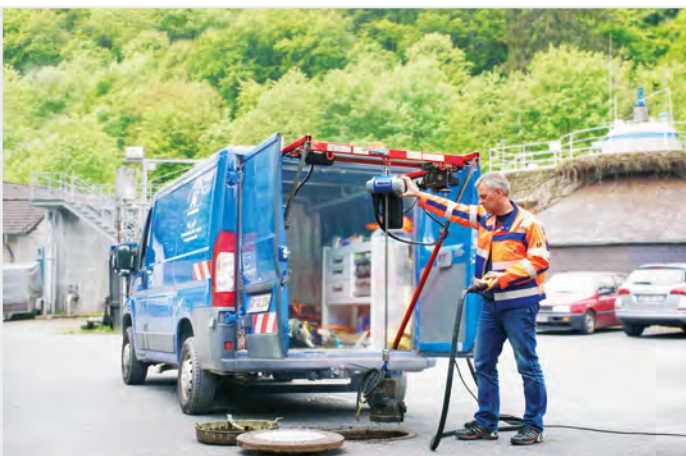

ABUCompact GMC chain hoist

Make light work of lifting with the ABUCompact

230 V

up to 250 kg

up to 20 m

ABUS Kransysteme GmbH - P. O. 10 01 62 - 51601 Gummersbach - Phone +49 2261 37-7775 - e-mail: enquiry@abus-kransysteme.de

Mains connection

230 V/1-phase

For easy connection to a domestic power socket.

Stepless

Hoisting speed

For the careful movement of various goods.

Safe Working Load

125 kg/250 kg

Your choice of two GMC models.

Hook path

Up to 20 m

Variable heights of lift between 3 and 20 m.

Shipping

Quick delivery for the short-term requirement.

CE-marking

Safety according to international norms.

Further applications:

Additional equipment:

Safety load hook

Suspension hook