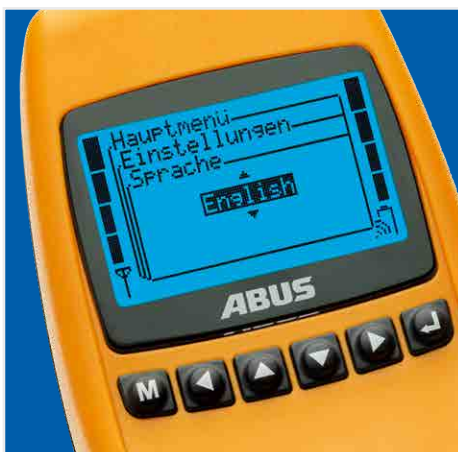

## The freedom you need

ABURemote gives you the freedom you need when transporting heavy loads. The load can be moved from the safest available standing position which offers the best overview. The 'ABURemote Button' allows the operator to do this even with a single hand.

## Modern

menu guidance

Even with its many functions, you will familiarise yourself quickly with ABURemote. The intuitively designed menu allows you to quickly access your crane functions. Four function buttons can be assigned individually to the commands you frequently need

## Resistant

to radio frequency interference

ABURemote automatically communicates on available radio channels with your crane and is therefore very interference-resistant. Consequently all commands are processed into the requested action.

## User-friendly

operation

With the Radio Remote Control 'ABURemote Button', which is specially designed for optimised ergonomics, you can operate your crane with a single hand. Thanks to large command buttons facilitating easy access to the finely adjusted pressure points, your hand will not tire even during continuous operation.