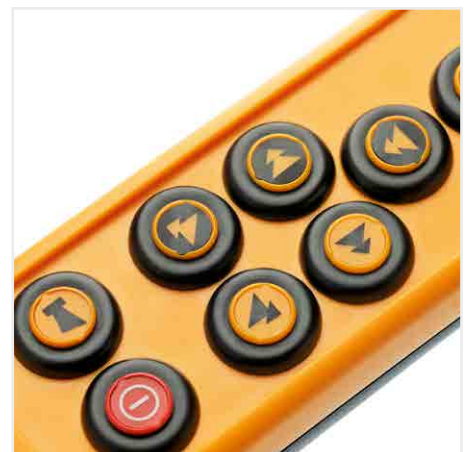

## The freedom you need

ABURemote gives you the freedom you need when transporting heavy loads. The load can be moved from the safest available standing position which offers the best overview. The 'ABURemote Button' allows the operator to do this even with a single hand.

## Modern

menu guidance

Even with its many functions, you will familiarise yourself quickly with ABURemote. The intuitively designed menu allows you to quickly access your crane functions. Four function buttons can be assigned individually to the commands you frequently need

## Resistant

to radio frequency interference

ABURemote automatically communicates on available radio channels with your crane and is therefore very interference-resistant. Consequently all commands are processed into the requested action.

## User-friendly

operation

With the Radio Remote Control 'ABURemote Button', which is specially designed for optimised ergonomics, you can operate your crane with a single hand. Thanks to large command buttons facilitating easy access to the finely adjusted pressure points, your hand will not tire even during continuous operation.