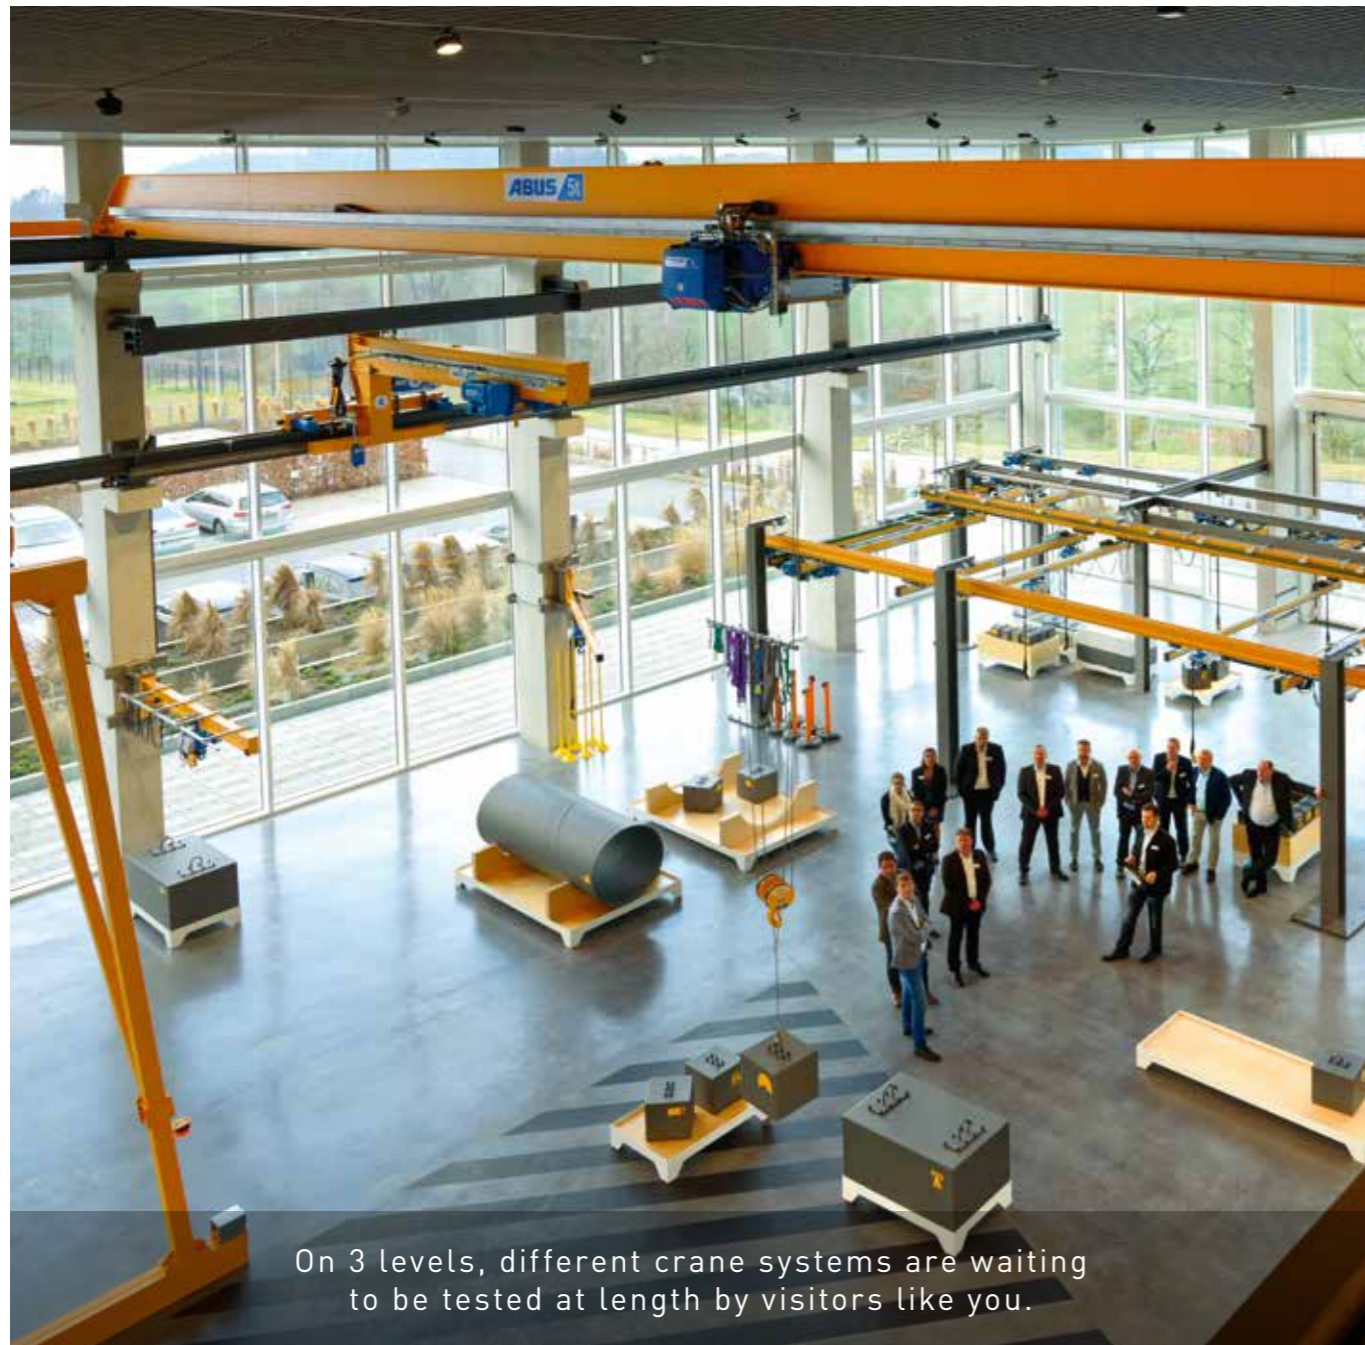

KranHaus

FASCINATING INSIGHTS INTO THE WORLD OF CRANES

ABUS
CRANE SYSTEMS

On 3 levels, different crane systems are waiting to be tested at length by visitors like you.

Enjoy a ride on a crane 8 m high

Feel the different drive concepts for yourself

Take more than just a brief glimpse at our production facilities during a factory tour

Take part in a guided tour through the KranHaus

Are you a professional crane operator? Extend your specialist know-how during tailor-made training sessions

Discover the variety and convenience of lightweight crane systems

Draw up tailor-made solutions with our specialist consultants

Transport loads single-handedly with a powerful overhead travelling crane, experience the ease of our crane systems yourself, ride on a 8-metre-high crane – the KranHaus at our company headquarters in Gummersbach offers an overview of current crane technology as well as an exciting insight into real-life working situations in a building that has 1,600 m² of space. In the crane workshop above the crane building, service technicians,

installation engineers, service engineers and crane operators are trained. Seminars on the themes of crane maintenance, repair and servicing take place in the modern training rooms that are equipped with special technology.