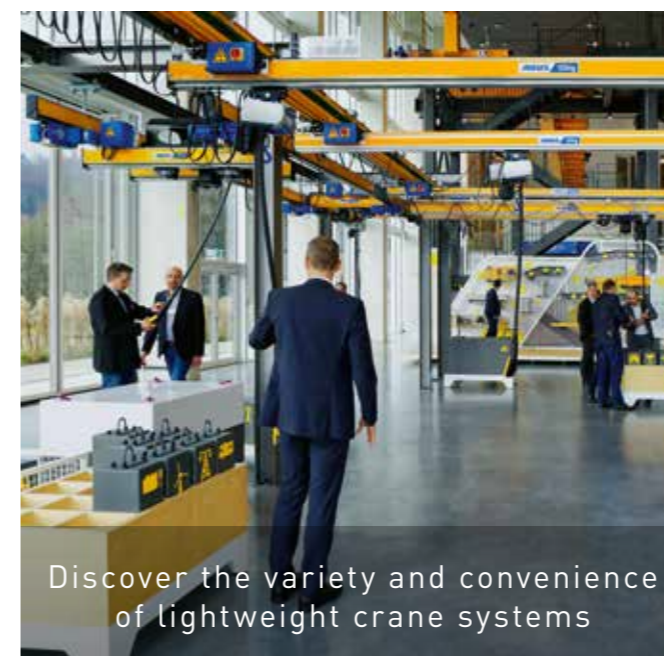

KranHaus

FASCINATING INSIGHTS INTO THE WORLD OF CRANES

ABUS
CRANE SYSTEMS

On 3 levels, different crane systems are waiting to be tested at length by visitors like you.

Enjoy a ride on a crane 8 m high

Feel the different drive concepts for yourself

Take more than just a brief glimpse at our production facilities during a factory tour

Take part in a guided tour through the KranHaus

Are you a professional crane operator? Extend your specialist know-how during tailor-made training sessions

Discover the variety and convenience of lightweight crane systems

Draw up tailor-made solutions with our specialist consultants

Transport loads single-handedly with a powerful overhead travelling crane, experience the ease of our crane systems yourself, ride on a 8-metre-high crane – the KranHaus at our company headquarters in Gummersbach offers an overview of current crane technology as well as an exciting insight into real-life working situations in a building that has 1,600 m² of space. In the crane workshop above the crane building, service technicians,

installation engineers, service engineers and crane operators are trained. Seminars on the themes of crane maintenance, repair and servicing take place in the modern training rooms that are equipped with special technology.