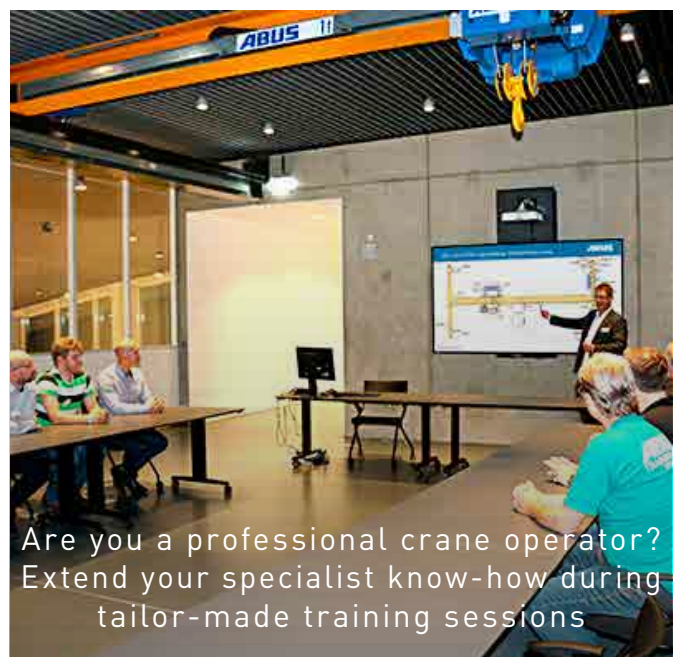

KranHaus

FASCINATING INSIGHTS INTO THE WORLD OF CRANES

ABUS
CRANE SYSTEMS

On 3 levels, different crane systems are waiting to be tested at length by visitors like you.

Take part in a guided tour through the KranHaus

Are you a professional crane operator? Extend your specialist know-how during tailor-made training sessions

Transport loads single-handedly with a powerful overhead travelling crane, experience the ease of our crane systems yourself, ride on a 8-metre-high crane – the KranHaus at our company headquarters in Gummersbach offers an overview of current crane technology as well as an exciting insight into real-life working situations in a building that has 1,600 m² of space. In the crane workshop above the crane building, service technicians,

installation engineers, service engineers and crane operators are trained. Seminars on the themes of crane maintenance, repair and servicing take place in the modern training rooms that are equipped with special technology.