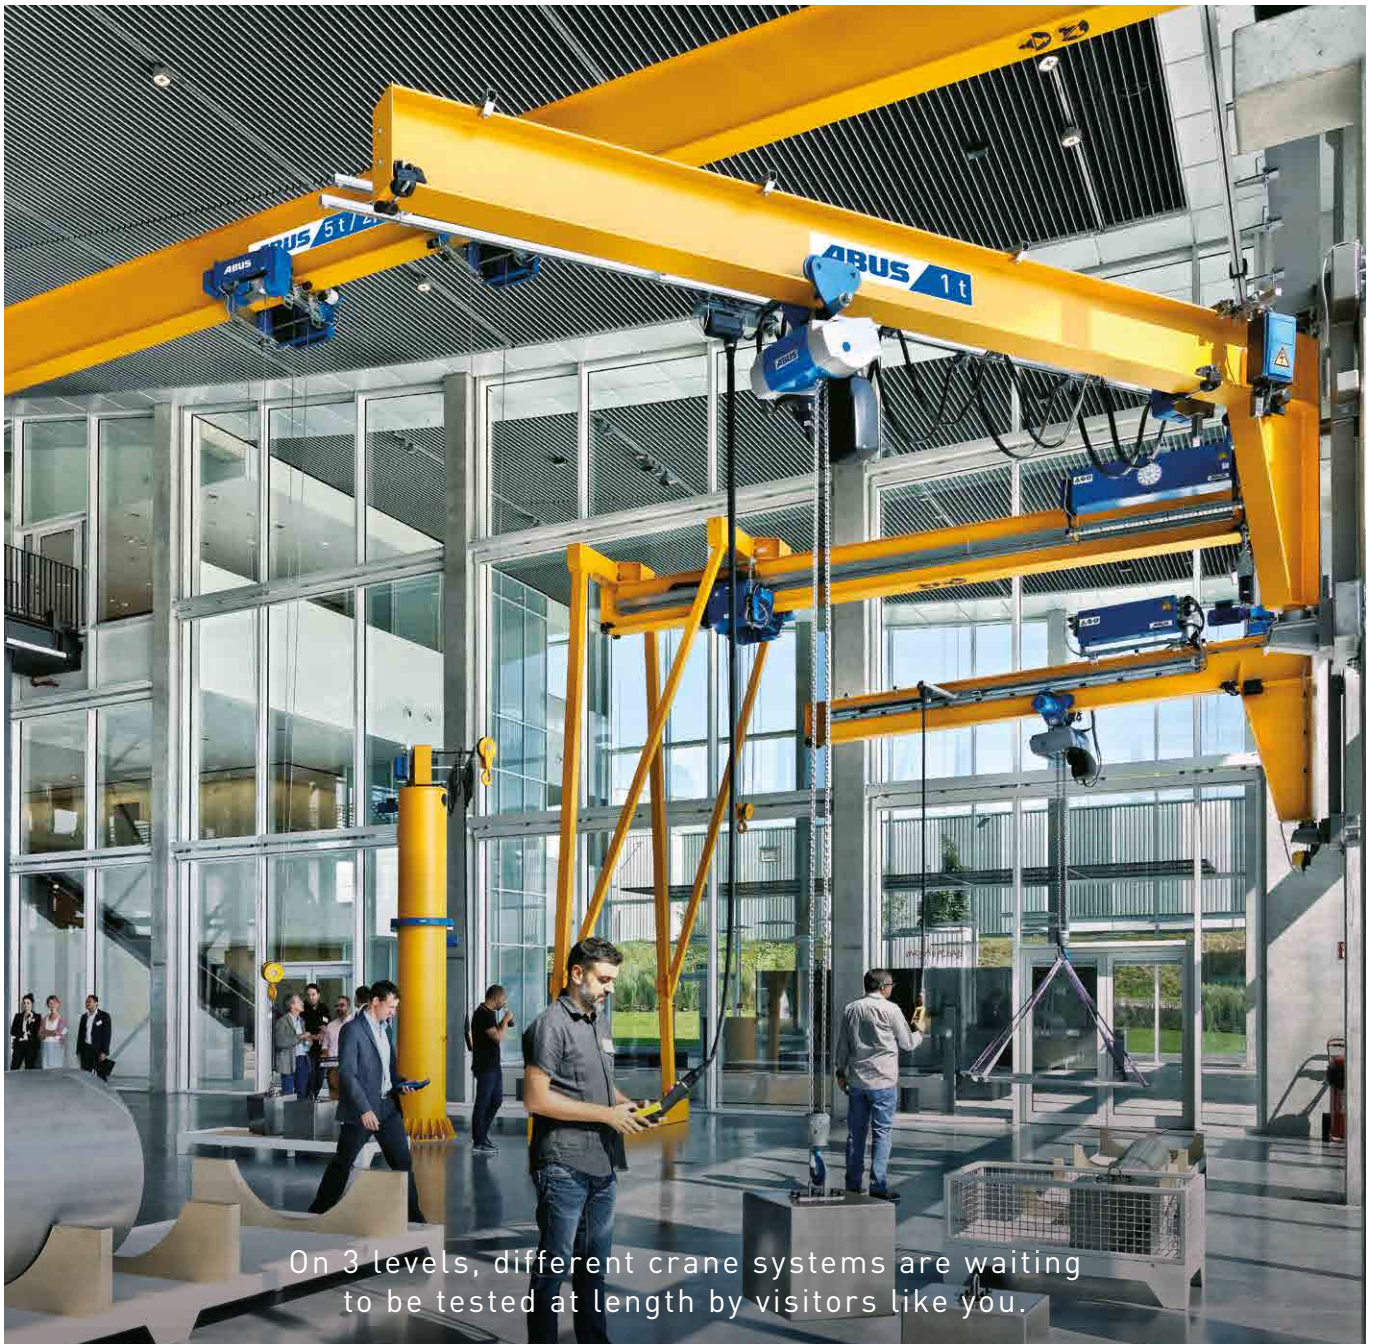

KranHaus

FASCINATING INSIGHTS INTO THE WORLD OF CRANES

ABUS
CRANE SYSTEMS

On 3 levels, different crane systems are waiting to be tested at length by visitors like you.

Take part in a guided tour through the KranHaus

Are you a professional crane operator? Extend your specialist know-how during tailor-made training sessions

Transport loads single-handedly with a powerful overhead travelling crane, experience the ease of our crane systems yourself, ride on a 8-metre-high crane – the KranHaus at our company headquarters in Gummersbach offers an overview of current crane technology as well as an exciting insight into real-life working situations in a building that has 1,600 m² of space. In the crane workshop above the crane building, service technicians,

installation engineers, service engineers and crane operators are trained. Seminars on the themes of crane maintenance, repair and servicing take place in the modern training rooms that are equipped with special technology.