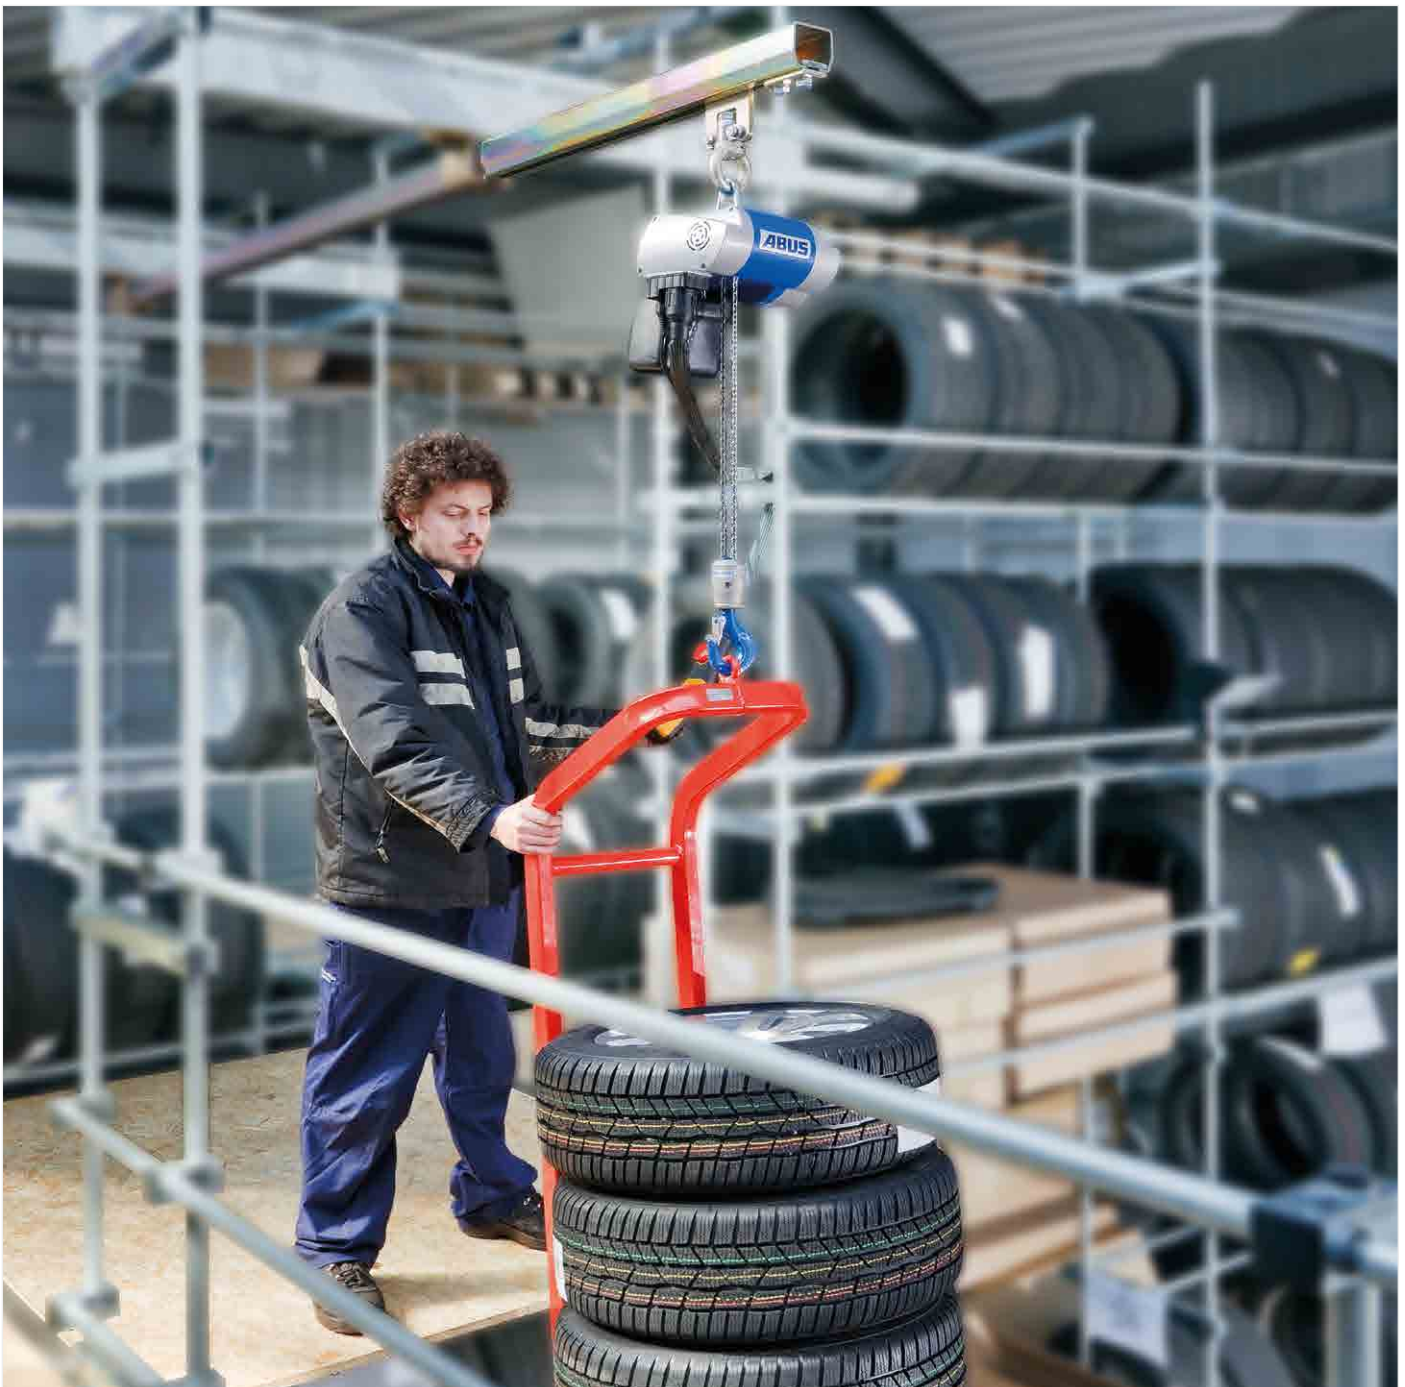

ABUCompact GMC chain hoist

Make light work of lifting with the ABUCompact

230 V

up to 200 kg

up to 20 m

48 hr

ABUS Kransysteme GmbH - P. O. 10 01 62 - 51601 Gummersbach - Germany - Phone +49 2261 37-7200 - e-mail: leichtkrane@abus-kransysteme.de

Mains connection

230V/1-phase

For easy connection to a domestic power socket.

Stepless

Hoisting speed

For the careful movement of various goods.

Safe Working Load

100 kg/200 kg

Your choice of two GMC models.

Hook path

Up to 20 m

Variable heights of lift between 3 and 20 m.

Shipping

within 48 hours

Quick delivery for the short-term requirement.

CE-marking

Safety according to international norms.

Further applications:

Additional equipment:

Safety load hook

Suspension hook